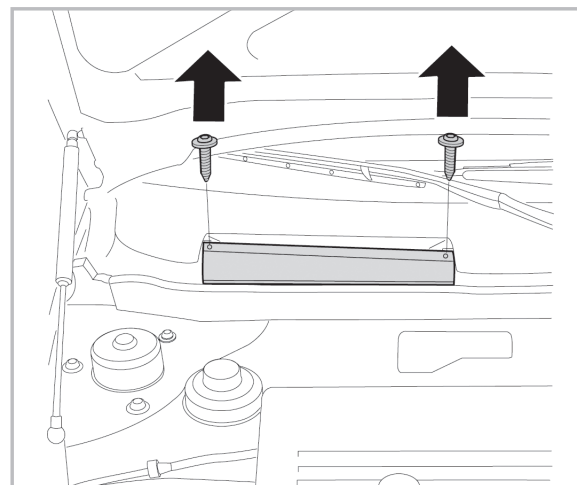

COMFORT

particle filter

715684

FH281

PA

WANT TO KNOW MORE?

www.valeo-techassist.com

FOR
MERCEDES

E CLASS (124) A+ (06/93 > 02/96)

Valeo Service - Société par Actions simplifiée - Capital de 12 900 000€ - 70, rue Playel, 93285 Saint-Denis Cedex - France - B 306 486 408 RCS Bobigny