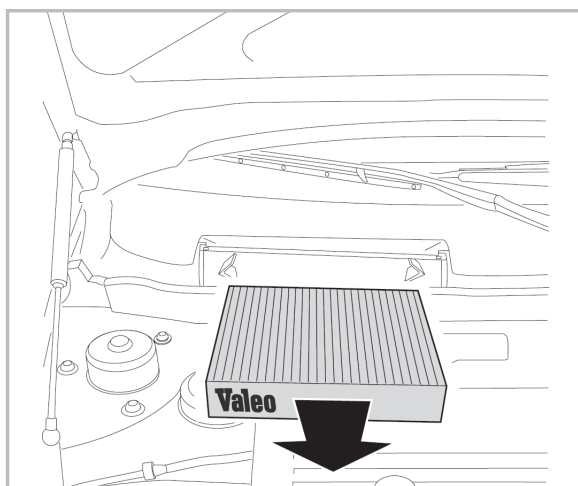

COMFORT

particle filter

715684

FH281

PA

WANT TO KNOW MORE?

www.valeo-techassist.com

FOR
MERCEDES

E CLASS (124) A+ (06/93 > 02/96)

Valeo Service - Société par Actions simplifiée - Capital de 12 900 000€ - 70, rue Playel, 93285 Saint-Denis Cedex - France - B 306 486 408 RCS Bobigny