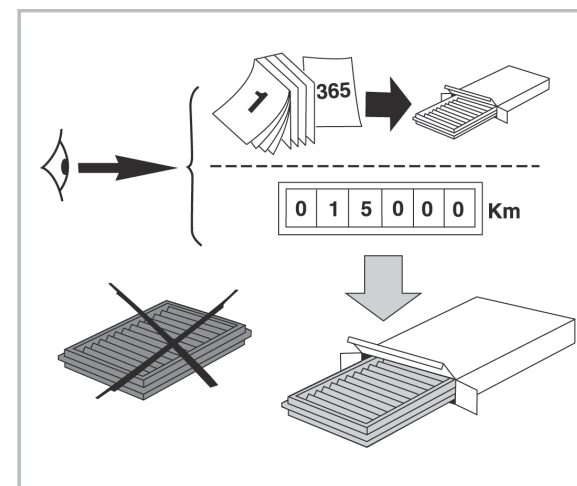

COMFORT

particle filter

715684

FH281

PA

WANT TO KNOW MORE?

www.valeo-techassist.com

FOR
MERCEDES

E CLASS (124) A+ (06/93 > 02/96)

Valeo Service - Société par Actions simplifiée - Capital de 12 900 000€ - 70, rue Playel, 93285 Saint-Denis Cedex - France - B 306 486 408 RCS Bobigny