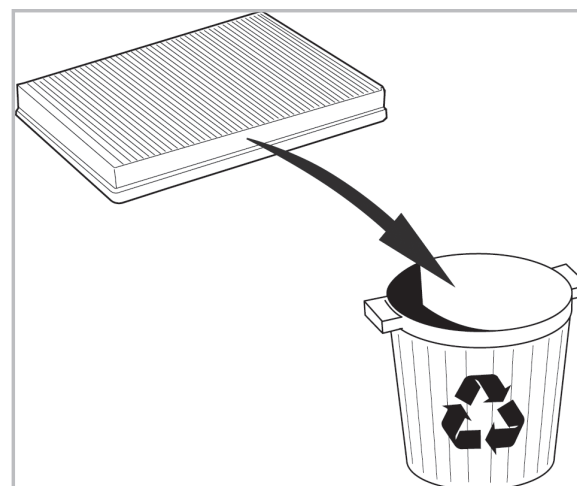

COMFORT

particle filter

715684

FH281

PA

WANT TO KNOW MORE?

www.valeo-techassist.com

FOR
MERCEDES

E CLASS (124) A+ (06/93 > 02/96)

Valeo Service - Société par Actions simplifiée - Capital de 12 900 000€ - 70, rue Playel, 93285 Saint-Denis Cedex - France - B 306 486 408 RCS Bobigny