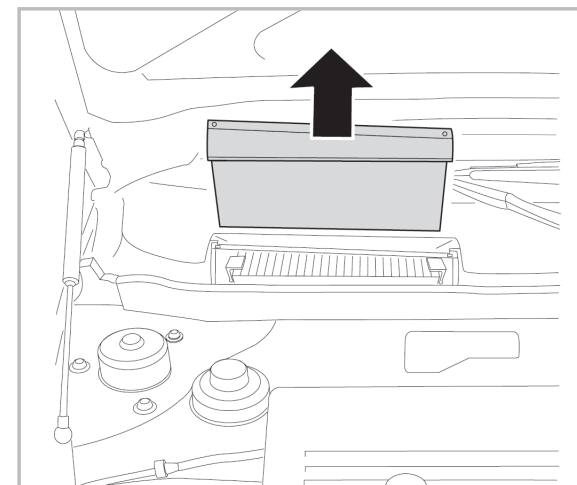

COMFORT

particle filter

715684

FH281

PA

WANT TO KNOW MORE?

www.valeo-techassist.com

FOR
MERCEDES

E CLASS (124) A+ (06/93 > 02/96)

Valeo Service - Société par Actions simplifiée - Capital de 12 900 000€ - 70, rue Playel, 93285 Saint-Denis Cedex - France - B 306 486 408 RCS Bobigny